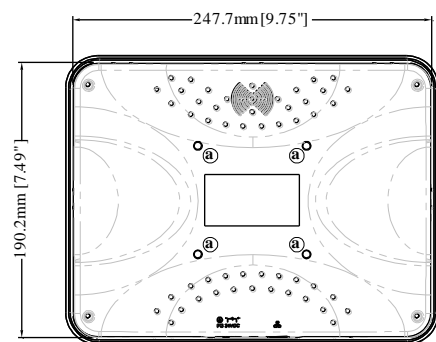

### Features

- 9.7" 1024 x 768 TFT LCD, LED Backlight
- Fan-less Cooling System
- Built-in 512 MB Flash Memory
- One Gigabit Ethernet Port
- Built-in mono speaker
- Built-in Power Isolator

<b>Display</b>	Display	9.7" TFT
	Resolution	1024 x 768
	Brightness (cd/m <sup>2</sup> )	350
	Contrast Ratio	500:1
	Backlight Type	LED
	Backlight Life Time	>30,000 hrs.
	Colors	262K
<b>Touch Panel</b>	Type	Tempered Glass, Capacitive Type
	Accuracy	Active Area Length(X)±2%, Width(Y)±2%
<b>Memory</b>	Flash	512 MB
	RAM	1 GB
<b>Processor</b>		32 bits RISC Cortex-A9 1GHz
<b>I/O Port</b>	SD Card Slot	N/A
	USB Host	N/A
	USB Client	N/A
	Ethernet	10/100/1000 Base T x 1
	COM Port	N/A
	RS-485 Dual Isolation	N/A
	CAN Bus	N/A
	HDMI	N/A
	Audio Output	Built-in Mono Speaker
	Video Input	N/A
<b>RTC</b>		Built-in
<b>Power</b>	Input Power	24±20%VDC
	Power Isolation	Built-in
	Power Consumption	900mA@24VDC
	Voltage Resistance	500VAC (1 min.)
	Isolation Resistance	Exceed 50MΩ at 500VDC
	Vibration Endurance	10 to 25Hz (X, Y, Z direction 2G 30 minutes)
<b>Specification</b>	PCB Coating	Yes
	Enclosure	Plastic
	Dimensions WxHxD	257.2 x 199.7 x 32.7 mm
	Panel Cutout	250 x 192 mm
	Weight	Approx. 0.76 kg
	Mount	Panel mount, VESA mount 75 x 75 mm
<b>Environment</b>	Protection Structure	NEMA4 / IP65 Compliant Front Panel
	Storage Temperature	-20° ~ 60°C (-4° ~ 140°F)
	Operating Temperature	0° ~ 50°C (32° ~ 122°F)
	Relative Humidity	10% ~ 90% (non-condensing)
<b>Certificate</b>	CE	CE marked
	UL	cULus Listed
<b>Language</b>	Display	English, French, Italian, Spanish, Russian, Simplified Chinese, Traditional Chinese, Korean, German
	Input Methods	English, French, Italian, Spanish, German, Russian, Pinyin, Zhuyin
<b>Software</b>		cMT Viewer

## cMT-iV5 Dimensions

Front View

Bottom View

Rear View

Cutout Dimensions

<b>a</b>	<b>VESA 75 mm Screw Holes</b>	<b>c</b>	<b>Ethernet Port</b>
<b>b</b>	<b>Power Connector</b>		