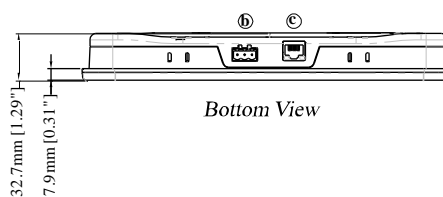

### Features

- 9.7" 1024 x 768 TFT LCD, LED Backlight
- Fan-less Cooling System
- Built-in 512 MB Flash Memory
- One Gigabit Ethernet Port
- Built-in mono speaker
- Built-in Power Isolator

<b>Display</b>	Display	9.7" TFT
	Resolution	1024 x 768
	Brightness (cd/m <sup>2</sup> )	350
	Contrast Ratio	500:1
	Backlight Type	LED
	Backlight Life Time	>30,000 hrs.
	Colors	262K
<b>Touch Panel</b>	Type	Tempered Glass, Capacitive Type
	Accuracy	Active Area Length(X)±2%, Width(Y)±2%
<b>Memory</b>	Flash	512 MB
	RAM	1 GB
<b>Processor</b>		32 bits RISC Cortex-A9 1GHz
<b>I/O Port</b>	SD Card Slot	N/A
	USB Host	N/A
	USB Client	N/A
	Ethernet	10/100/1000 Base T x 1
	COM Port	N/A
	RS-485 Dual Isolation	N/A
	CAN Bus	N/A
	HDMI	N/A
	Audio Output	Built-in Mono Speaker
	Video Input	N/A
<b>RTC</b>		Built-in
<b>Power</b>	Input Power	24±20%VDC
	Power Isolation	Built-in
	Power Consumption	900mA@24VDC
	Voltage Resistance	500VAC (1 min.)
	Isolation Resistance	Exceed 50MΩ at 500VDC
	Vibration Endurance	10 to 25Hz (X, Y, Z direction 2G 30 minutes)
<b>Specification</b>	PCB Coating	Yes
	Enclosure	Plastic
	Dimensions WxHxD	257.2 x 199.7 x 32.7 mm
	Panel Cutout	250 x 192 mm
	Weight	Approx. 0.76 kg
	Mount	Panel mount, VESA mount 75 x 75 mm
<b>Environment</b>	Protection Structure	NEMA4 / IP65 Compliant Front Panel
	Storage Temperature	-20° ~ 60°C (-4° ~ 140°F)
	Operating Temperature	0° ~ 50°C (32° ~ 122°F)
	Relative Humidity	10% ~ 90% (non-condensing)
<b>Certificate</b>	CE	CE marked
	UL	cULus Listed
<b>Language</b>	Display	English, French, Italian, Spanish, Russian, Simplified Chinese, Traditional Chinese, Korean, German
	Input Methods	English, French, Italian, Spanish, German, Russian, Pinyin, Zhuyin
<b>Software</b>		cMT Viewer

## cMT-iV5 Dimensions

Front View

Bottom View

Rear View

Cutout Dimensions

<b>a</b>	<b>VESA 75 mm Screw Holes</b>	<b>c</b>	<b>Ethernet Port</b>
<b>b</b>	<b>Power Connector</b>		