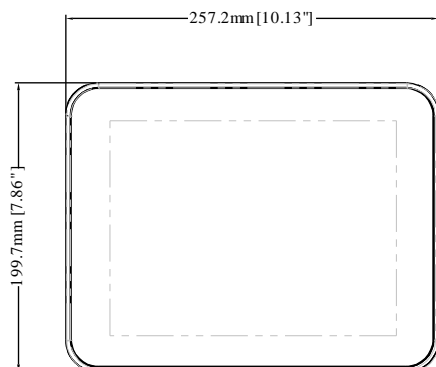

### Features

- 9.7" 1024 x 768 TFT LCD, LED Backlight
- Fan-less Cooling System
- Built-in 512 MB Flash Memory
- One Gigabit Ethernet Port
- Built-in mono speaker
- Built-in Power Isolator

<b>Display</b>	Display	9.7" TFT
	Resolution	1024 x 768
	Brightness (cd/m <sup>2</sup> )	350
	Contrast Ratio	500:1
	Backlight Type	LED
	Backlight Life Time	>30,000 hrs.
	Colors	262K
<b>Touch Panel</b>	Type	Tempered Glass, Capacitive Type
	Accuracy	Active Area Length(X)±2%, Width(Y)±2%
<b>Memory</b>	Flash	512 MB
	RAM	1 GB
<b>Processor</b>		32 bits RISC Cortex-A9 1GHz
<b>I/O Port</b>	SD Card Slot	N/A
	USB Host	N/A
	USB Client	N/A
	Ethernet	10/100/1000 Base T x 1
	COM Port	N/A
	RS-485 Dual Isolation	N/A
	CAN Bus	N/A
	HDMI	N/A
	Audio Output	Built-in Mono Speaker
	Video Input	N/A
<b>RTC</b>		Built-in
<b>Power</b>	Input Power	24±20%VDC
	Power Isolation	Built-in
	Power Consumption	900mA@24VDC
	Voltage Resistance	500VAC (1 min.)
	Isolation Resistance	Exceed 50MΩ at 500VDC
	Vibration Endurance	10 to 25Hz (X, Y, Z direction 2G 30 minutes)
<b>Specification</b>	PCB Coating	Yes
	Enclosure	Plastic
	Dimensions WxHxD	257.2 x 199.7 x 32.7 mm
	Panel Cutout	250 x 192 mm
	Weight	Approx. 0.76 kg
	Mount	Panel mount, VESA mount 75 x 75 mm
<b>Environment</b>	Protection Structure	NEMA4 / IP65 Compliant Front Panel
	Storage Temperature	-20° ~ 60°C (-4° ~ 140°F)
	Operating Temperature	0° ~ 50°C (32° ~ 122°F)
	Relative Humidity	10% ~ 90% (non-condensing)
<b>Certificate</b>	CE	CE marked
	UL	cULus Listed
<b>Language</b>	Display	English, French, Italian, Spanish, Russian, Simplified Chinese, Traditional Chinese, Korean, German
	Input Methods	English, French, Italian, Spanish, German, Russian, Pinyin, Zhuyin
<b>Software</b>		cMT Viewer

## cMT-iV5 Dimensions

Front View

Bottom View

Rear View

Cutout Dimensions

<b>a</b>	<b>VESA 75 mm Screw Holes</b>	<b>c</b>	<b>Ethernet Port</b>
<b>b</b>	<b>Power Connector</b>		