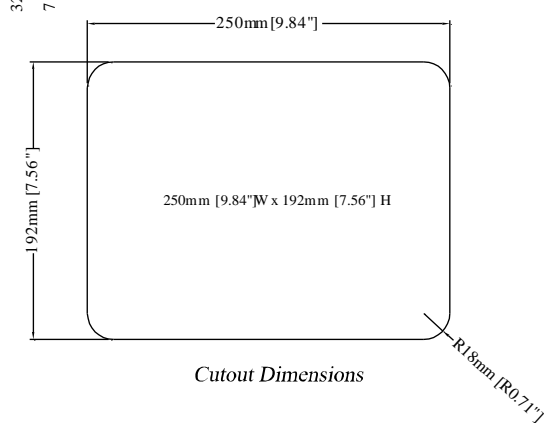

### Features

- 9.7" 1024 x 768 TFT LCD, LED Backlight
- Fan-less Cooling System
- Built-in 512 MB Flash Memory
- One Gigabit Ethernet Port
- Built-in mono speaker
- Built-in Power Isolator

<b>Display</b>	Display	9.7" TFT
	Resolution	1024 x 768
	Brightness (cd/m <sup>2</sup> )	350
	Contrast Ratio	500:1
	Backlight Type	LED
	Backlight Life Time	>30,000 hrs.
	Colors	262K
<b>Touch Panel</b>	Type	Tempered Glass, Capacitive Type
	Accuracy	Active Area Length(X)±2%, Width(Y)±2%
<b>Memory</b>	Flash	512 MB
	RAM	1 GB
<b>Processor</b>		32 bits RISC Cortex-A9 1GHz
<b>I/O Port</b>	SD Card Slot	N/A
	USB Host	N/A
	USB Client	N/A
	Ethernet	10/100/1000 Base T x 1
	COM Port	N/A
	RS-485 Dual Isolation	N/A
	CAN Bus	N/A
	HDMI	N/A
	Audio Output	Built-in Mono Speaker
	Video Input	N/A
<b>RTC</b>		Built-in
<b>Power</b>	Input Power	24±20%VDC
	Power Isolation	Built-in
	Power Consumption	900mA@24VDC
	Voltage Resistance	500VAC (1 min.)
	Isolation Resistance	Exceed 50MΩ at 500VDC
	Vibration Endurance	10 to 25Hz (X, Y, Z direction 2G 30 minutes)
<b>Specification</b>	PCB Coating	Yes
	Enclosure	Plastic
	Dimensions WxHxD	257.2 x 199.7 x 32.7 mm
	Panel Cutout	250 x 192 mm
	Weight	Approx. 0.76 kg
	Mount	Panel mount, VESA mount 75 x 75 mm
<b>Environment</b>	Protection Structure	NEMA4 / IP65 Compliant Front Panel
	Storage Temperature	-20° ~ 60°C (-4° ~ 140°F)
	Operating Temperature	0° ~ 50°C (32° ~ 122°F)
	Relative Humidity	10% ~ 90% (non-condensing)
<b>Certificate</b>	CE	CE marked
	UL	cULus Listed
<b>Language</b>	Display	English, French, Italian, Spanish, Russian, Simplified Chinese, Traditional Chinese, Korean, German
	Input Methods	English, French, Italian, Spanish, German, Russian, Pinyin, Zhuyin
<b>Software</b>		cMT Viewer

## cMT-iV5 Dimensions

Front View

Bottom View

Rear View

Cutout Dimensions

<b>a</b>	<b>VESA 75 mm Screw Holes</b>	<b>c</b>	<b>Ethernet Port</b>
<b>b</b>	<b>Power Connector</b>		